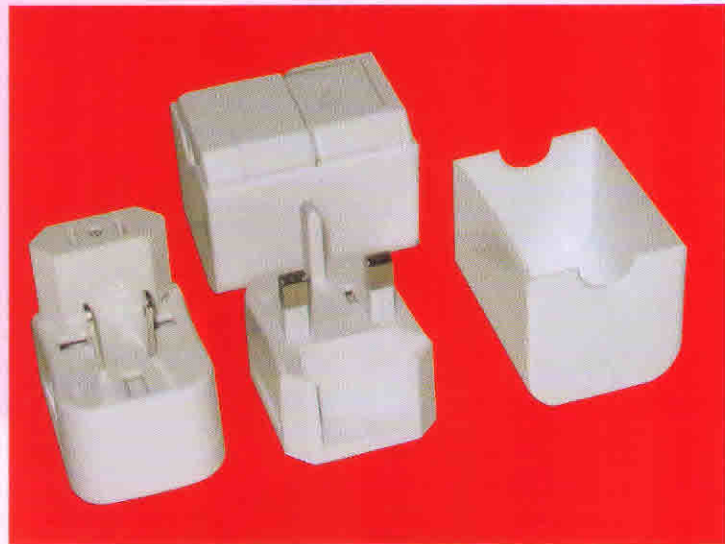

YT02X Universal Adaptor w/Pouch - 6.00

YT03 Universal Adaptor w/Pouch - 7.40

YT05 USB Hub Cum Universal Adaptor w/Pouch - 15.60

UNIVERSAL ADAPTOR

YT1000 USB Drive

YT1002 USB Drive

YT1001 USB Drive

Emergency Mobile Phone Charger

YT1204 Ball Pen, Emergency Mobile Phone Charger w/4 Adaptor - 11.00

YTX1008D Sim Card Backup Device (1000 Phone No/Phone Book) - 10.00

YTJ519 USB Hub (4 Port) w/LCD Alarm Clock - 10.00

USB HUB W/PHOTO FRAME