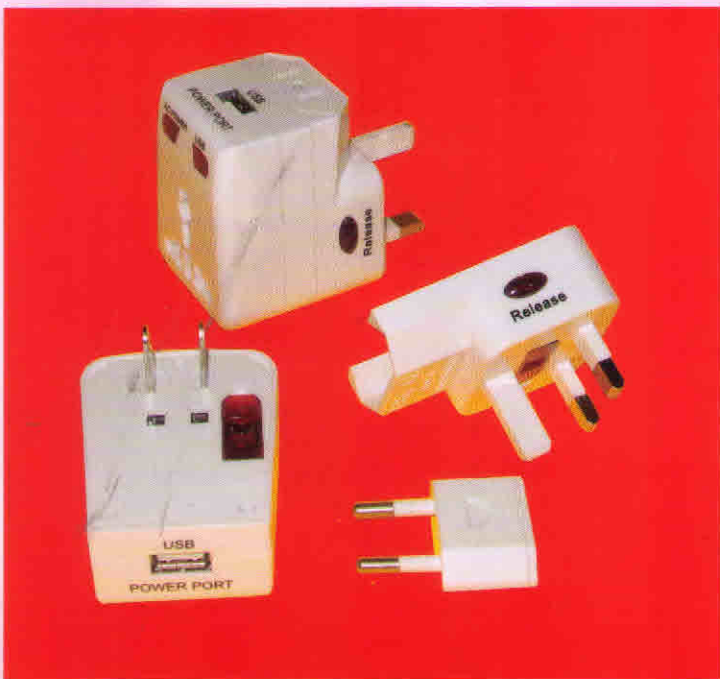

YT02X Universal Adaptor w/Pouch - 6.00

YT03 Universal Adaptor w/Pouch - 7.40

YT05 USB Hub Cum Universal Adaptor w/Pouch - 15.60

UNIVERSAL ADAPTOR

YT1000 USB Drive

YT1002 USB Drive

YT1001 USB Drive

Emergency Mobile Phone Charger

YT1204 Ball Pen, Emergency Mobile Phone Charger w/4 Adaptor - 11.00

YTX1008D Sim Card Backup Device (1000 Phone No/Phone Book) - 10.00

YTJ519 USB Hub (4 Port) w/LCD Alarm Clock - 10.00

USB HUB W/PHOTO FRAME

YT1106 USB Hub (4 Port) w/Photo Frame - 16.00

FM
RADIO
WITH
ALARM
CLOCK

YT5038
Colorful Flashing Light w/Calendar & Pen Holder - 10.00

YT4028
LCD Alarm Clock w/Name Card & Pen Holder - 7.00

YT2089
Photo Frame w/Alarm Clock & FM Radio - 9.60