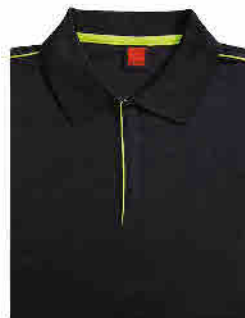

CI 0928 SEA BLUE/WHITE  
(P/BLACK)

CI 0929 PEACH/WHITE  
(P/BLACK)

— COTTON INTERLOCK —

# CI06 UNISEX

60% COTTON | 40% POLYESTER | SIZES: XS-3XL | WEIGHT: 210G/M<sup>2</sup>

CI 0600 WHITE/RED

CI 0601 NAVY/LT.BLUE

CI 0602 BLACK/  
LIME GREEN

CI 0605 RED/BLACK

CI 0610 LT.BLUE/NAVY

CI 0613 LIME GREEN/  
BLACK