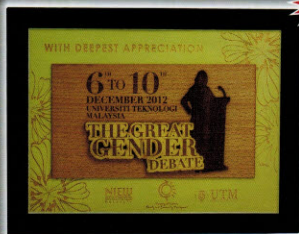

CLASSIC WOOD AWARD

IWP 004
28.5CM X 10CM X 7CM

IWP 005
26CM X 10CM X 10CM

IWP 003
34CM X 12CM X 12CM

IWP 001
19CM X 26CM X 5CM

IWP 002
22CM X 30CM X 4CM

*CAN BE CUSTOM MADE TO ANY SIZE AND COLOR

CLASSIC WOOD AWARD